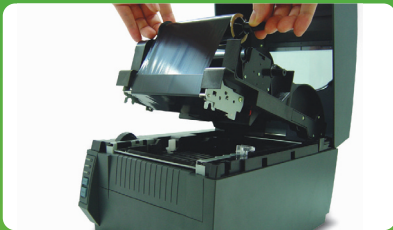

Desktop Label Printer LK-B10

High quality desktop label printer

Direct thermal & Thermal transfer
Large media / Ribbon capacities
Fast print speed
Easy to load media and ribbon
Various connectivity option
Peel-off & Auto-cutter option
Compact desktop design

Easy to load media and ribbon