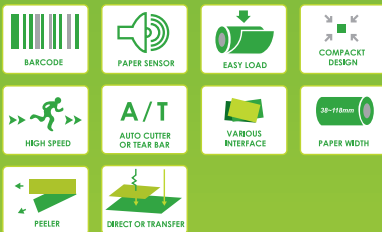

Desktop Label Printer LK-B10

High quality desktop label printer

Direct thermal & Thermal transfer
Large media / Ribbon capacities
Fast print speed
Easy to load media and ribbon
Various connectivity option
Peel-off & Auto-cutter option
Compact desktop design

Easy to load media and ribbon